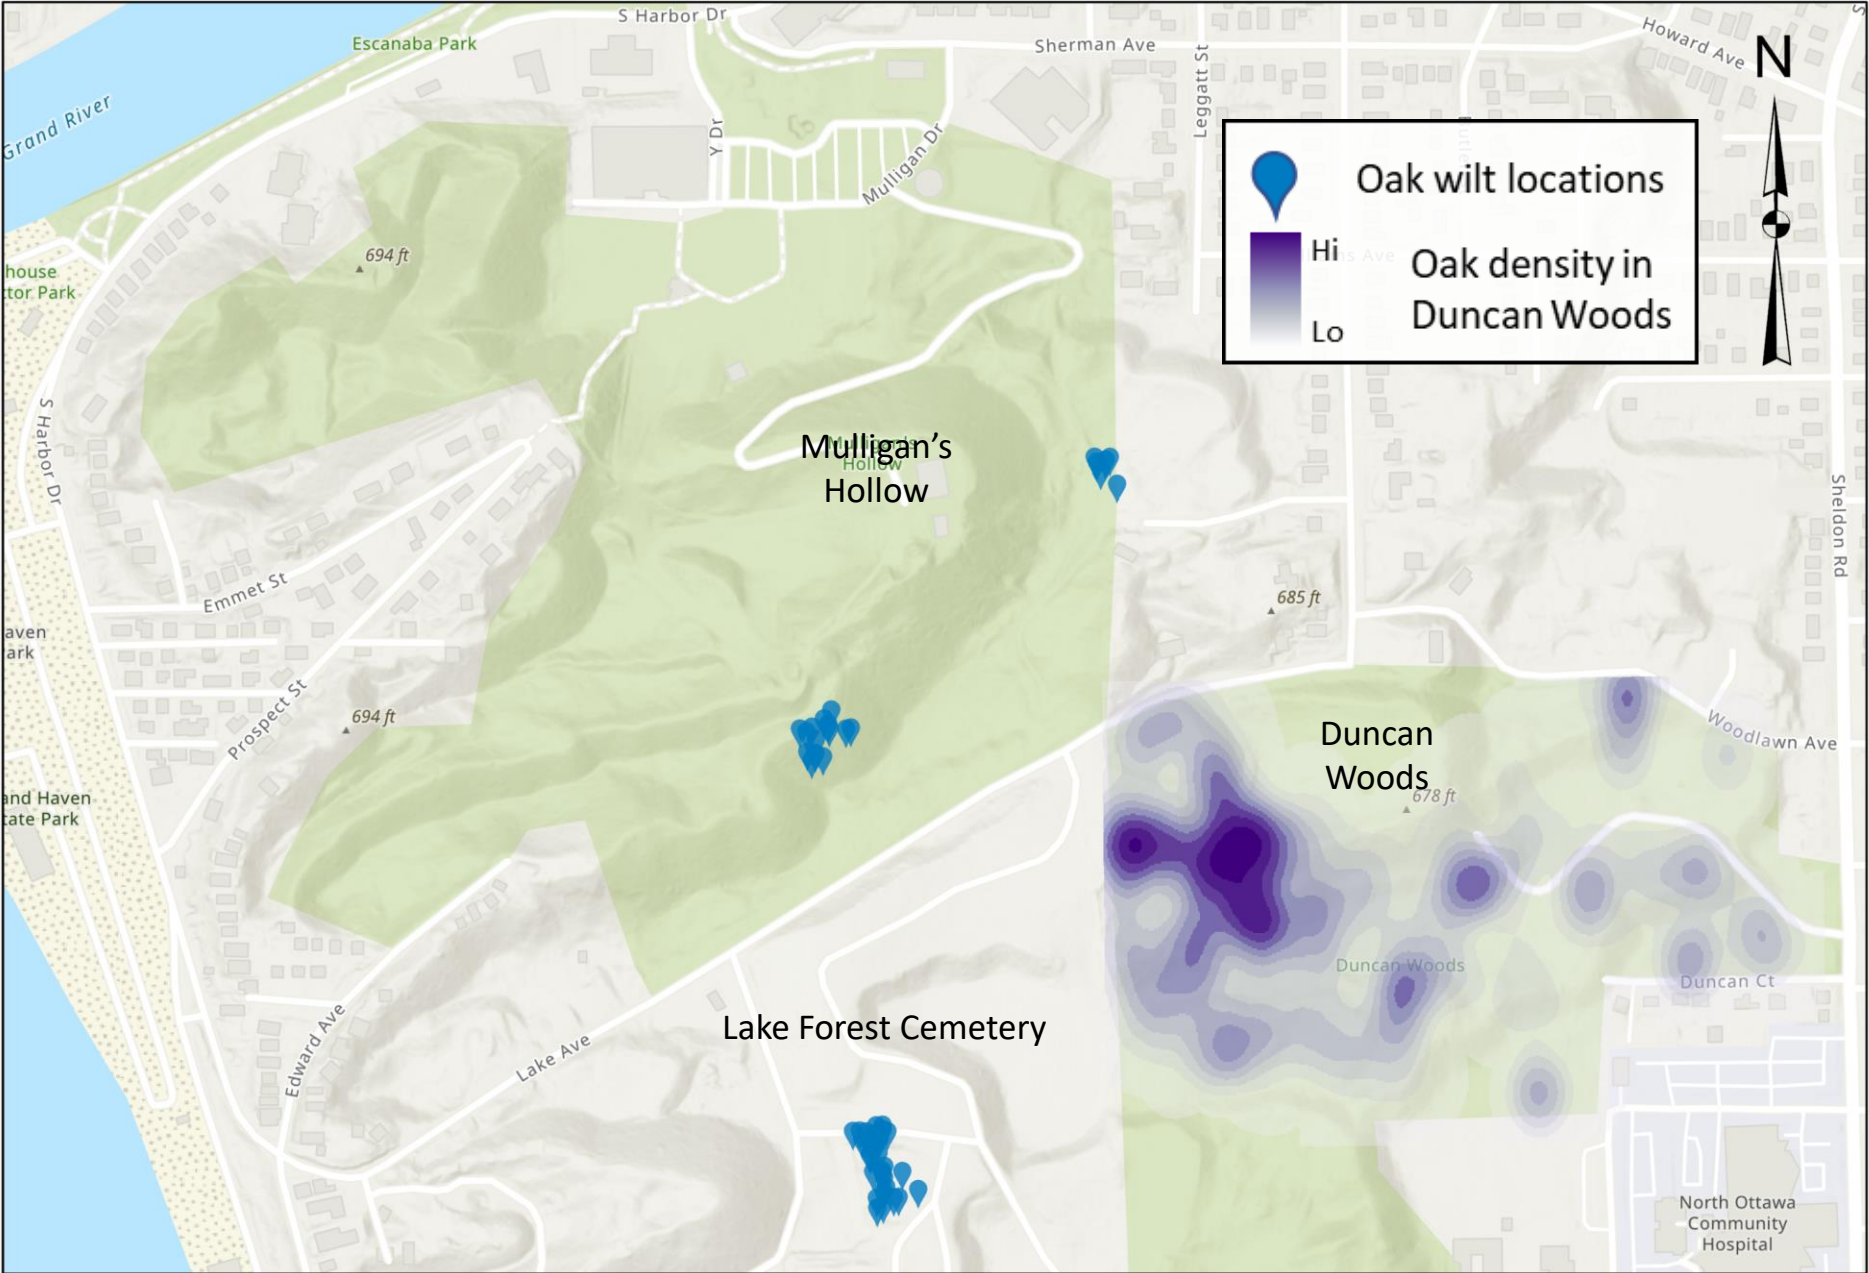

# Oak Wilt confirmed in Mulligan's Hollow and Lake Forest Cemetery. Oaks in Duncan Woods are at risk.

0 0.13 0.25 0.5 Miles

-  Dead oaks
-  Live and/or treated adjacent oaks
-  Epicenter core
-  Epicenter area